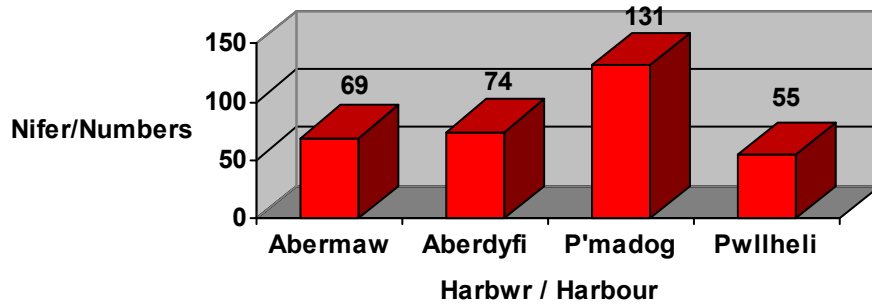

Darlun o ystadegau cychod ym mhob harbwr.

Analysis of boat statistics at each harbour.

Nifer o Gychod / Number of Boats